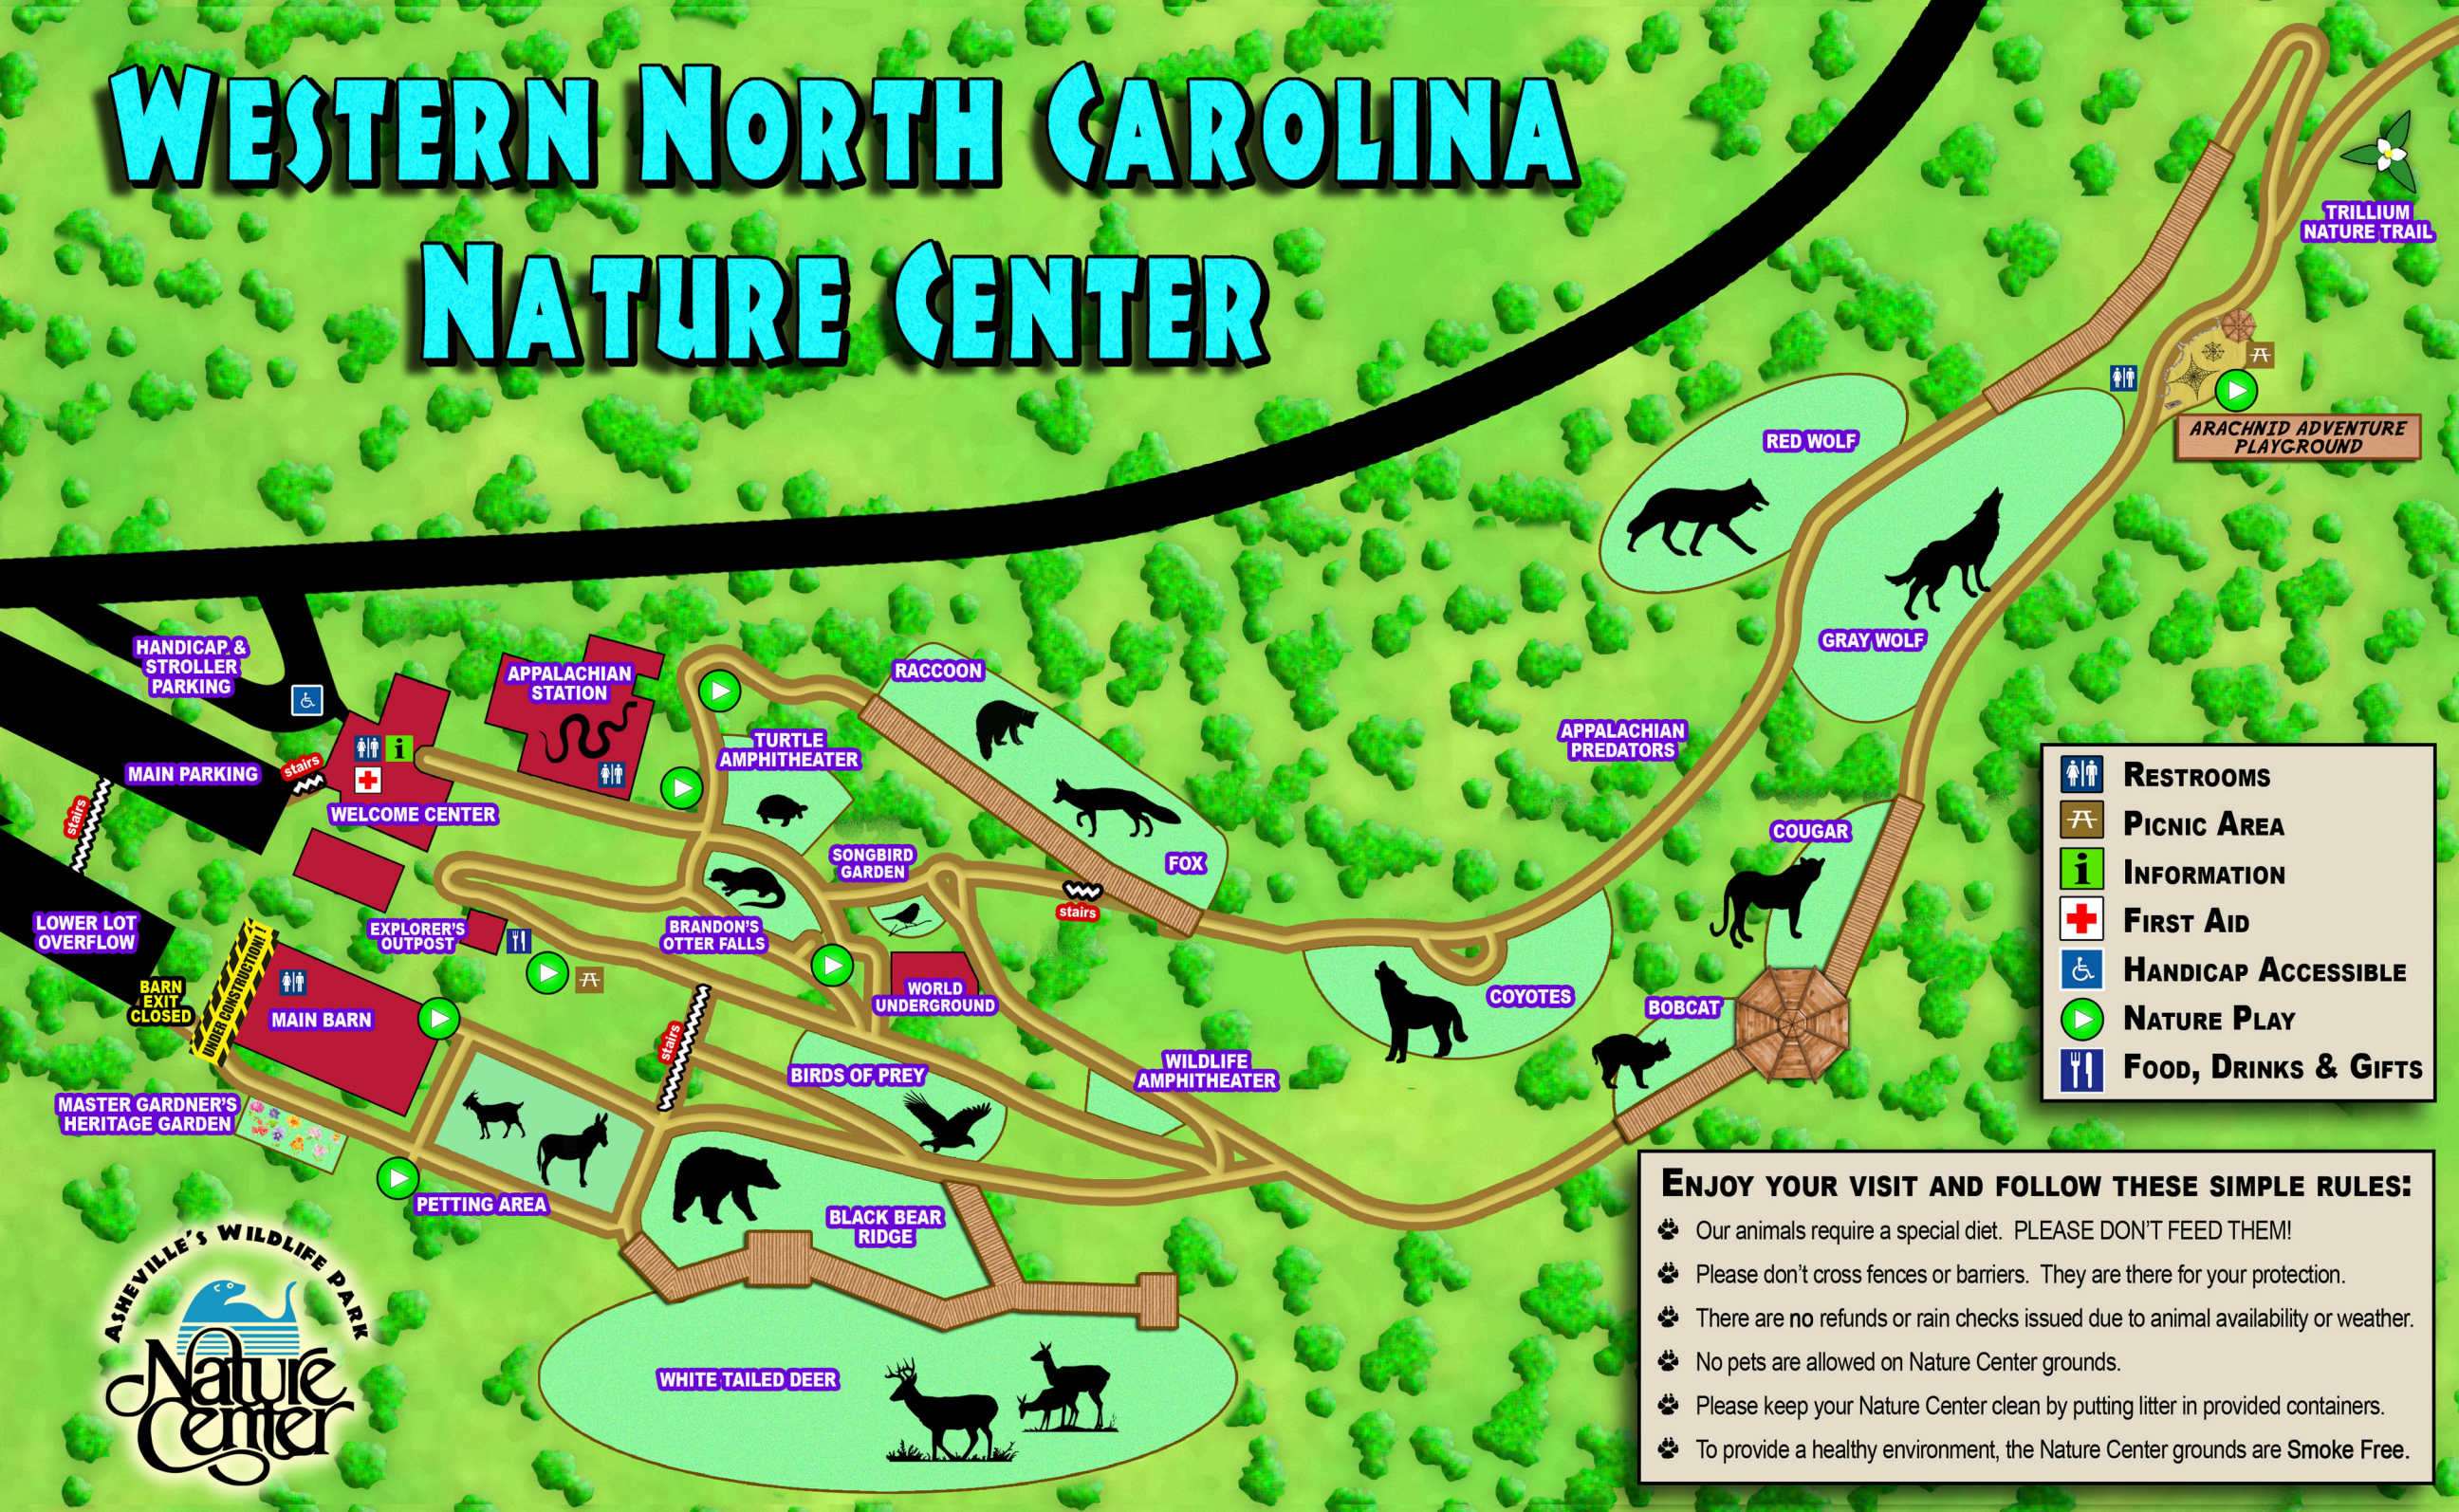

# WESTERN NORTH CAROLINA NATURE CENTER

	<b>RESTROOMS</b>
	<b>PICNIC AREA</b>
	<b>INFORMATION</b>
	<b>FIRST AID</b>
	<b>HANDICAP ACCESSIBLE</b>
	<b>NATURE PLAY</b>
	<b>FOOD, DRINKS &amp; GIFTS</b>

**ENJOY YOUR VISIT AND FOLLOW THESE SIMPLE RULES:**